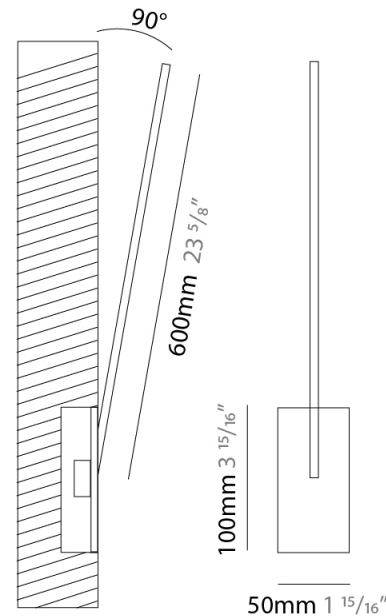

PROJECT	_____
TYPE	_____
SPECIFIER	_____
QUANTITY	_____
DATE	_____

SPILLO 1 ROD RECESSED

D46016- _____ - _____
base number   Color   Finish
                          Temperature   Options

1. To build a product code in our configurator select the specify button on the base model # product page
2. To build a manual product code on this datasheet choose from the options listed below in blue font and add the suffix to the base model #

GENERAL

Series: Spillo
Subseries: Spillo 1 Rod
Brand: Icone
Division: Design
Mounting Type: Recessed
Mounting Location: Wall
Subcategory: Ambient

PHYSICAL

Shape: Rectangle
Width (mm): 50
Width (in): 1 15/16
Height (mm): 600
Height (in): 23 5/8
Light Distribution: Adjustable
Fixture Finish: WHI / BLK / CHR / BGD
Fixture Material: Brass

ELECTRICAL

Lamp Type: LED
Total Output Wattage (W): 7.92
Dimming: 0-10V Dimming
Driver Included: No
Driver Location: Remote
Driver Type: Constant Voltage - 120Vac
Driver Class: Class 2
Input Voltage (V): 120
Output Voltage (V): 12
Upon Request: (Not included, see components) 0-10Vdc dimming / 277Vac

LED

Color Temperature (°K): 2700 / 3000
Nominal Lumen (lm): 660
CRI: >90 CRI
Lamp Life (hrs): 50000

OPTICAL

Adjustability: Tilt 120°

RATINGS AND CERTIFICATIONS

Certified By: Certified for North American Standards
IP rating: IP20