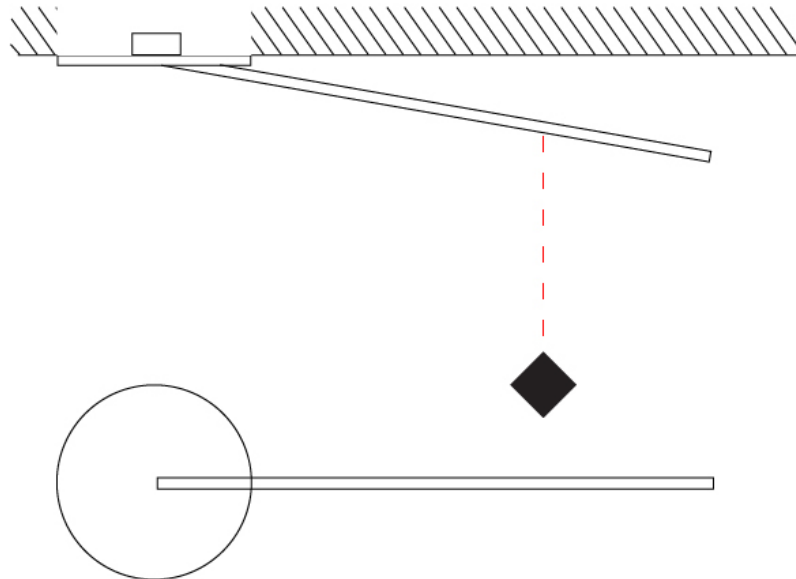

SPILO 1 ROD RECESSED

D46025-

PROJECT

TYPE

SPECIFIER

QUANTITY

DATE

D