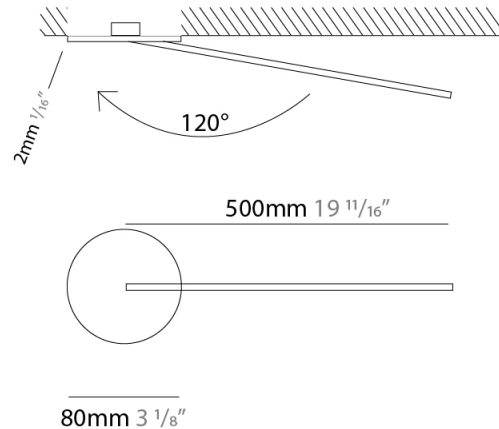

PROJECT	_____
TYPE	_____
SPECIFIER	_____
QUANTITY	_____
DATE	_____

SPILLO 1 ROD RECESSED

D46023- _____ - _____
base number   Color   Finish
                         Temperature   Options

1. To build a product code in our configurator select the specify button on the base model # product page
2. To build a manual product code on this datasheet choose from the options listed below in blue font and add the suffix to the base model #

GENERAL

Series: Spillo
Subseries: Spillo 1 Rod
Brand: Icone
Division: Design
Mounting Type: Recessed
Mounting Location: Wall
Subcategory: Ambient

PHYSICAL

Shape: Rectangle
Width (mm): 50
Width (in): 1 15/16
Height (mm): 500
Height (in): 19 11/16
Light Distribution: Adjustable
Fixture Finish: WHI / BLK / CHR / BGD
Fixture Material: Brass

ELECTRICAL

Lamp Type: LED
Total Output Wattage (W): 6.6
Dimming: 0-10V Dimming
Driver Included: No
Driver Location: Remote
Driver Type: Constant Voltage - 120Vac
Driver Class: Class 2
Input Voltage (V): 120
Output Voltage (V): 12
Upon Request: (Not included, see components) 0-10Vdc dimming / 277Vac

LED

Color Temperature (°K): 2700 / 3000
Nominal Lumen (lm): 550
CRI: >90 CRI
Lamp Life (hrs): 50000

OPTICAL

Adjustability: Tilt 120°

RATINGS AND CERTIFICATIONS

Certified By: Certified for North American Standards
IP rating: IP20