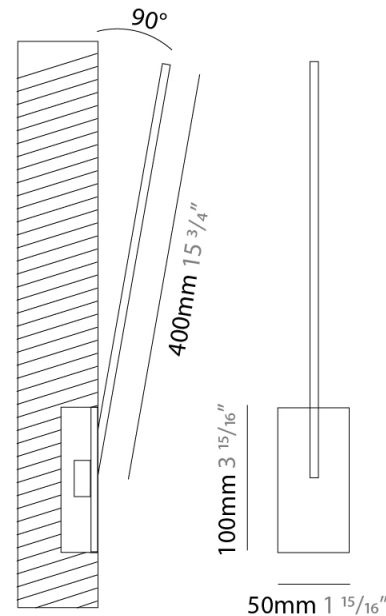

PROJECT	_____
TYPE	_____
SPECIFIER	_____
QUANTITY	_____
DATE	_____

SPILLO 1 ROD RECESSED

D46014- _____ - _____
base number   Color   Finish
                         Temperature   Options

1. To build a product code in our configurator select the specify button on the base model # product page
2. To build a manual product code on this datasheet choose from the options listed below in blue font and add the suffix to the base model #

GENERAL

Series: Spillo
Subseries: Spillo 1 Rod
Brand: Icone
Division: Design
Mounting Type: Recessed
Mounting Location: Wall
Subcategory: Ambient

PHYSICAL

Shape: Rectangle
Width (mm): 50
Width (in): 1 15/16
Height (mm): 400
Height (in): 15 3/4
Light Distribution: Adjustable
Fixture Finish: WHI / BLK / CHR / BGD
Fixture Material: Brass

ELECTRICAL

Lamp Type: LED
Total Output Wattage (W): 4.8
Dimming: 0-10V Dimming
Driver Included: No
Driver Location: Remote
Driver Type: Constant Voltage - 120Vac
Driver Class: Class 2
Input Voltage (V): 120
Output Voltage (V): 12
Upon Request: (Not included, see components) 0-10Vdc dimming / 277Vac

LED

Color Temperature (°K): 2700 / 3000
Nominal Lumen (lm): 440
CRI: >90 CRI
Lamp Life (hrs): 50000

OPTICAL

Adjustability: Tilt 120°

RATINGS AND CERTIFICATIONS

Certified By: Certified for North American Standards
IP rating: IP20